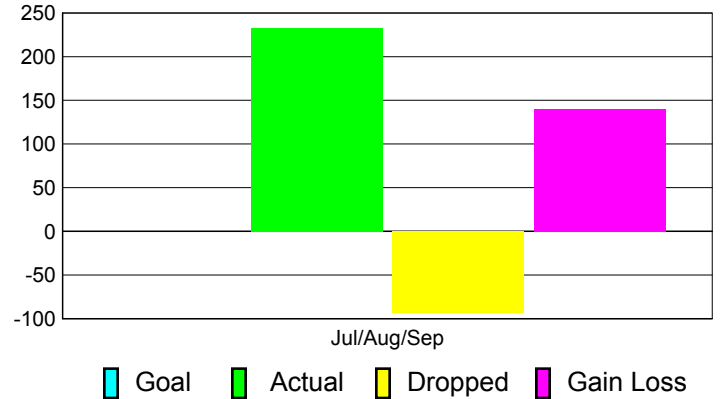

Membership Results 2011-2012

Goal, New, Dropped, Gain/Loss