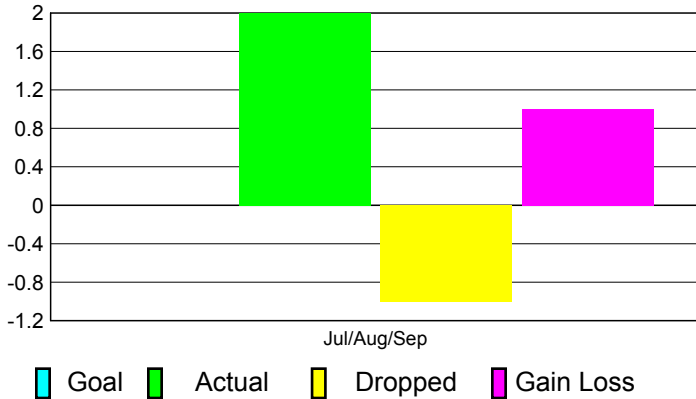

2011-2012 GMT Reports for District (or Undistricted) **District 355 B1**

GMT: BYEONG-DEOK KIM

Location: REPUBLIC OF KOREA

GMT CA: 5

CLUBS

Club Results
2011-2012

Clubs
2010-2011

Month	New Club Goal	Actual New Clubs	Actual Dropped Clubs	Gain/Loss of Clubs	Gain/Loss of Clubs
Jul/Aug/Sep		2	-1	1	1
Totals		2	-1	1	1

Club Results 2011-2012

Goal, New, Dropped, Gain/Loss

Comparison of Club Gain/Loss

Current Year Compared to the Previous Year

YTD Status Quo Clubs 2011-2012

Status Quo Clubs Compared to Status Quo Members

MEMBERSHIP