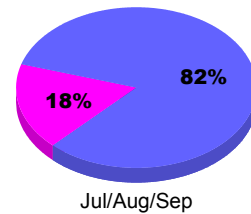

Membership Results
2011-2012

Membership
2010-2011

Month	Net Memb Goal	Actual New Memb	Actual Dropped Memb	Gain/Loss of Memb	Gain/Loss of Memb
Jul/Aug/Sep		233	-93	140	154
Totals		233	-93	140	154

Membership Results 2011-2012

Goal, New, Dropped, Gain/Loss

Comparison of Membership Gain/Loss

Current Year Compared to the Previous Year

Gender Comparison 2011-2012

■ Male ■ Female